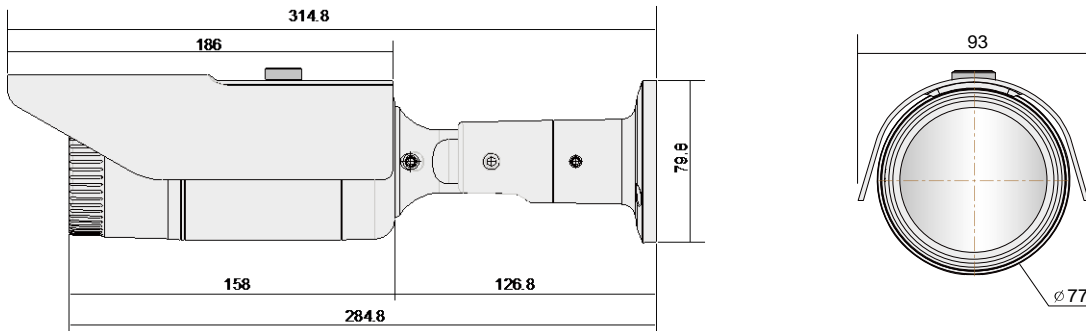

5Megapixel Full HD Network Indoor IR Dome Camera

YDI140V1

Product Features

- 1/1.8" Sony STARVIS 6.38MP Image Sensor
- Double Codec (H.264/MJPEG)
- Quad Stream
- Max 15fps@ 5MP(2060x1920)
- D-WDR, 3D-DNR, AGC, BLC
- Support Onvif 2.42Ver.
- Support POE
- 3.6~11mm VF Lens
- IR LED : 40 units 850nm Infrared LED
- Night View Distance : 40m
- True Day & Night
- True 3-Axis Easy Gimbal Bracket
- IP67
- PAL

Dimensions

CAMERA SECTION

IMAGE	Image Sensor	Sony Starvis 6.38MP(1/1.8") Image Sensor
	Scan System	Progressive Scan
	Total Pixels	3096(H) x 2080(V), 6.3 Mega Pixels
	Effective Pixels	2560(H) x 1920(V), 4.9 Mega Pixels
	RAM/ROM	4Gbit DDR3/2Gbit Nand
Function	Day & Night	Auto/Day(Color)/Night(BW)
	Minimum Illumination	Color : 0.1 Lux/F1.2, BW : 0.01 Lux/F1.2, 0Lux/F1.2(IR on)
	S/N Ratio	More than 50dB
	Privacy	Area On/Off (16 Programmable Zone)
	WDR	DWDR (1~3Step)
	3D DNR	1~100
	SMART IR	Support
	Defog, HLC, LDC	YES
	Motion Detection	432 Zone (On/Off, 1~5Step)
	Elec. Shutter	Auto(1/30~1/30000), Suppress Rolling, Manual
	White Balance	Auto/Indoor/Outdoor/Fluorescent
	Gain Control	Controllable(1~100)
	Lens	Focal Length
Max Aperture		F 2.0
Angle of View		H :106.8°(Wide)~44.2°(Tele)
Lens Type		Manual/Auto Iris (DC)
Mount Type		Board-in Type
Max. IR LEDs Length		40 IR LEDs
Electrical Environmental	Power Supply	DC12[V] ±10% / POE Current Max 750mA
	Power Consumption	Max. 5W
	Operating Temp./Humidity	-10°C ~ +50°C / 10%RH~95%RH
	Preservation Temp./Humidity	-20°C ~ +60°C / 10%RH~95%RH
Mechanical	Dimension	Φ(90+137.9) X 105 mm
	Weight	Approx. 490g